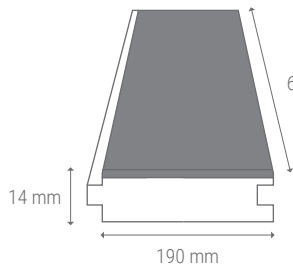

UNDERFLOOR HEATING

UV OILED

TOP LAYER - 3 mm

DROP LOCK

4V BEVEL

GRADE: RUSTIC B

BRUSHED SURFACE

3 - LAYERED