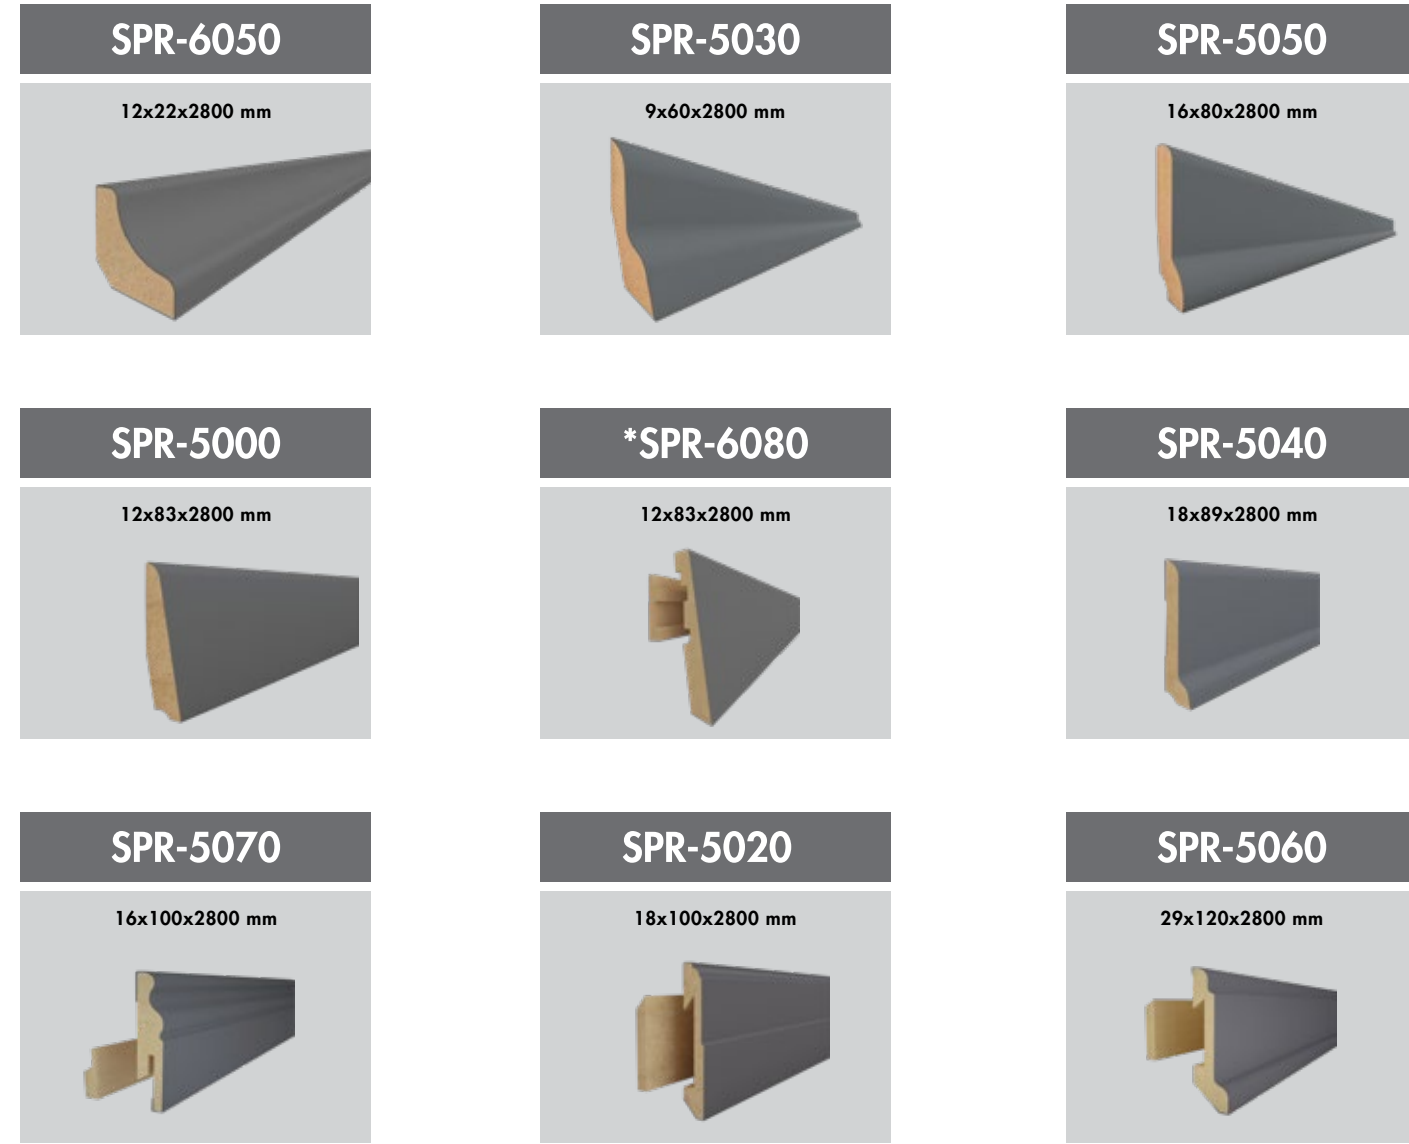

### *PERFECT SPACES WITH AGT SKIRTING SERIES*

AGT Skirtings perfectly fit with all AGT products.  
Choose the one that suits you best from a wide range  
decor and model options and add innovation to your space.

## SÜPÜRGELİK PROFİLLERİ SKIRTING PROFILES